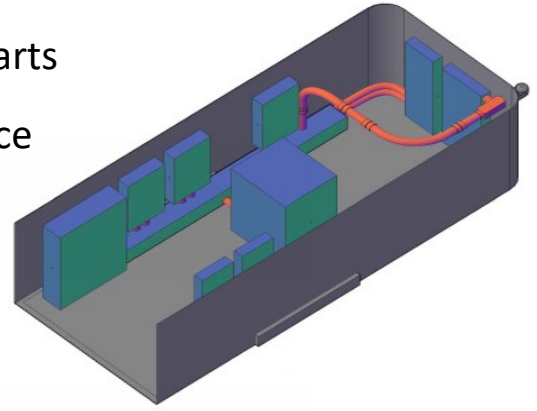

Benefits

- Safety Engineered to reduce access to energized parts
- Everything you need in a consolidated, mobile space
- Fully portable. Place on any flat surface
- Instant Electric Room
- Enclosed, Climate Controlled
- Quick and Efficient Set-up/Teardown of Large Temporary Power Distribution