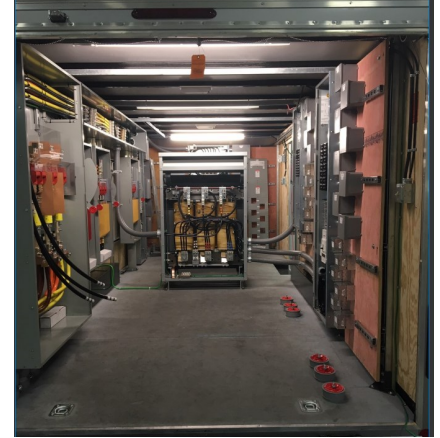

# 1200A Mobile Power Distribution Unit

Immediate Power for Emergency or Construction Uses

### Specifications:

- 8'6" tall by 20'2" long
- 23'11" long including trailer hitch
- 31'6" long from door flap to hitch
- 8'4" deep
- Mounting: Level Surface, dirt or concrete

**Surface Mount Panelboard with:** 18 Circuits, 400A, Fully Rated, 480Y/277V, 3P4W, Al Bus, 14k AIC, MLO

- (1) 400A, Main Lugs Only
- (1) 200A, 3P FD Branch Breaker
- (4) 100A, 3P Branch Breaker
- (1) 300A Adjustable Breaker
- (1) Std. Bolted Al Ground Bar (Al/Cu Cable)
- (1) Type 1 Enclosure

**Surface Mounted Panelboard with:** 42 Circuits, 400A, Fully Rated, 208Y/120V, 3P4W, Al Bus, 10k AIC, MCB

# Benefits

- Safety Engineered to reduce access to energized parts
- Everything you need in a consolidated, mobile space
- Fully portable. Place on any flat surface
- Instant Electric Room
- Enclosed, Climate Controlled
- Quick and Efficient Set-up/Teardown of Large Temporary Power Distribution