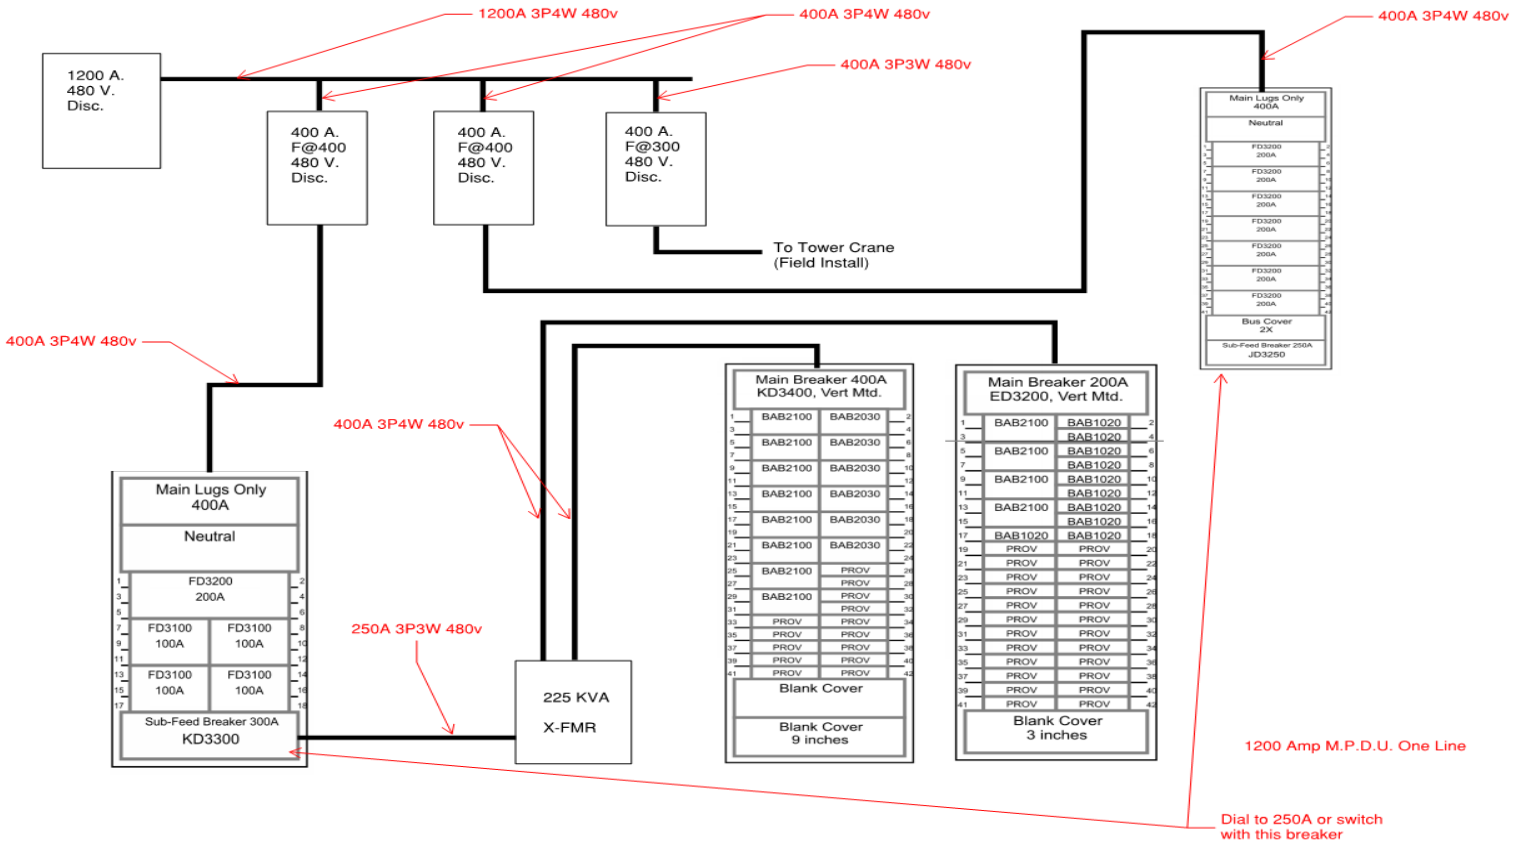

Uses: Temporary Hospitals, Temporary Offices/Shelters, Emergency Response Centers, Crisis Response for Utility Outage, etc.

Please Contact Us for Pricing and Availability