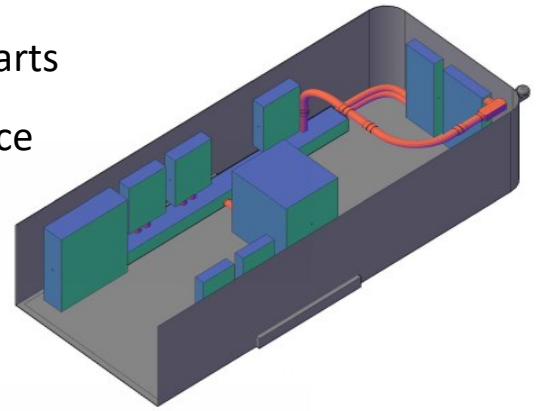

Surface Mount Panelboard with: 400A, Fully Rated, 480Y/277V, 3P4W, Al Bus, 14k AIC, MCB

- (1) 400A Main Breaker
- (1) 125A, 3P Breaker
- (10) 20A, 1P GHP Breaker
- (29) 1P GHQ Branch Provision Only
- (1) Std. Bolted Al Ground Bar (Al/Cu Cable)
- (1) Type 1 Enclosure

- Dry Type Transformer with:** 3 Phase, 225 kVA, 480 Primary Volts, 208Y/120 Secondary Volts, Aluminum Winding Material, 60 Hz, General Purpose, Vented
- NEMA 2 Enclosure Type

Safety Switches with:

- (1) Neutral/Ground Kit
- (1) Heavy Duty Switch — 400A, Fusible, 3-Pole, 600 VAC, NEMA 1

Order Our Temporary Power Options
at saferightfast.com or Call

Safe.Right.Fast LLC.
1957 Rt. 519,
Canonsburg, PA, 15317
724-873-3500
www.SafeRightFast.Com

Benefits

- Safety Engineered to reduce access to energized parts
- Everything you need in a consolidated, mobile space
- Fully portable. Place on any flat surface
- Instant Electric Room
- Enclosed, Climate Controlled
- Quick and Efficient Set-up/Teardown of Large Temporary Power Distribution