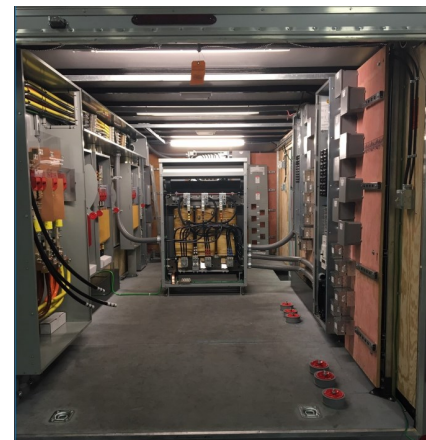

400A Mobile Power Distribution Unit

Immediate Power for Emergency or Construction Uses

Specifications:

- 8'6" tall by 12'0" long
- 15'8" long including trailer hitch
- 6'0" deep
- Mounting: Level Surface, dirt or concrete

Surface Mounted Panelboard with: 225A, Fully Rated, 208Y/120V, 3P4W, Al Bus, 10k AIC, MCB

- (1) 225A, 3P Main Breaker
- (5) 30A, 2P BAB Main Breaker
- (20) 20A, 1P BAB Branch Breaker
- (12) 1P BAB Branch Provision Only
- (1) Std. Bolted Al Ground Bar (Al/Cu Cable)
- (1) Type 1 Enclosure

Surface Mounted Panelboard with: 400A, Fully Rated, 208Y/120V, 3P4W, Al Bus, 10k AIC, MCB

- (1) 400A Main Breaker
- (6) 100A, 2P BAB Breaker
- (5) 30A, 2P BAB Branch Breaker
- (14) 20A, 1P BAB Branch Breaker
- (6) 1P Branch Provision Only
- (1) Std. Bolted Al Ground Bar (Al/Cu Cable)
- (1) Type 1 Enclosure