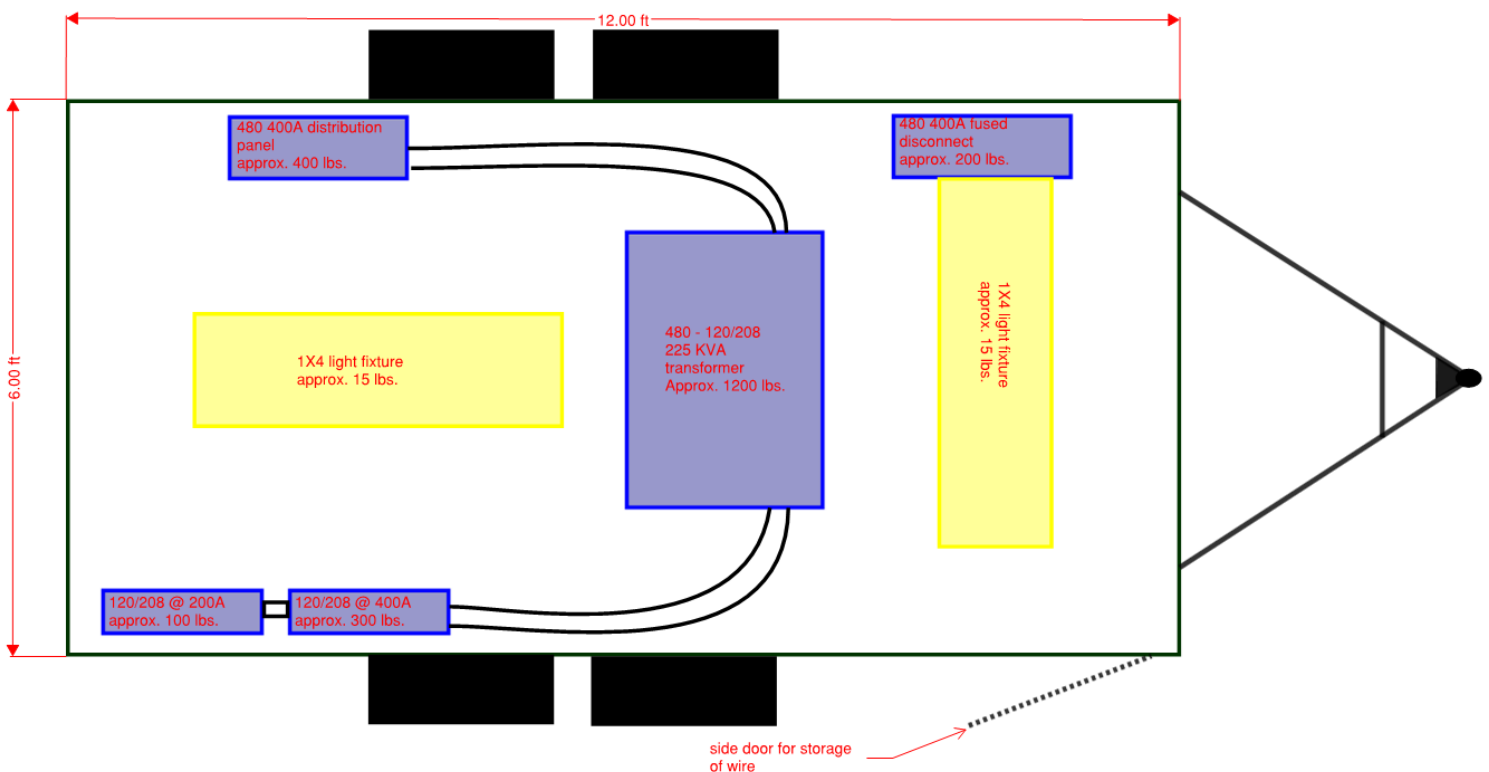

Please Contact Us for Pricing and Availability