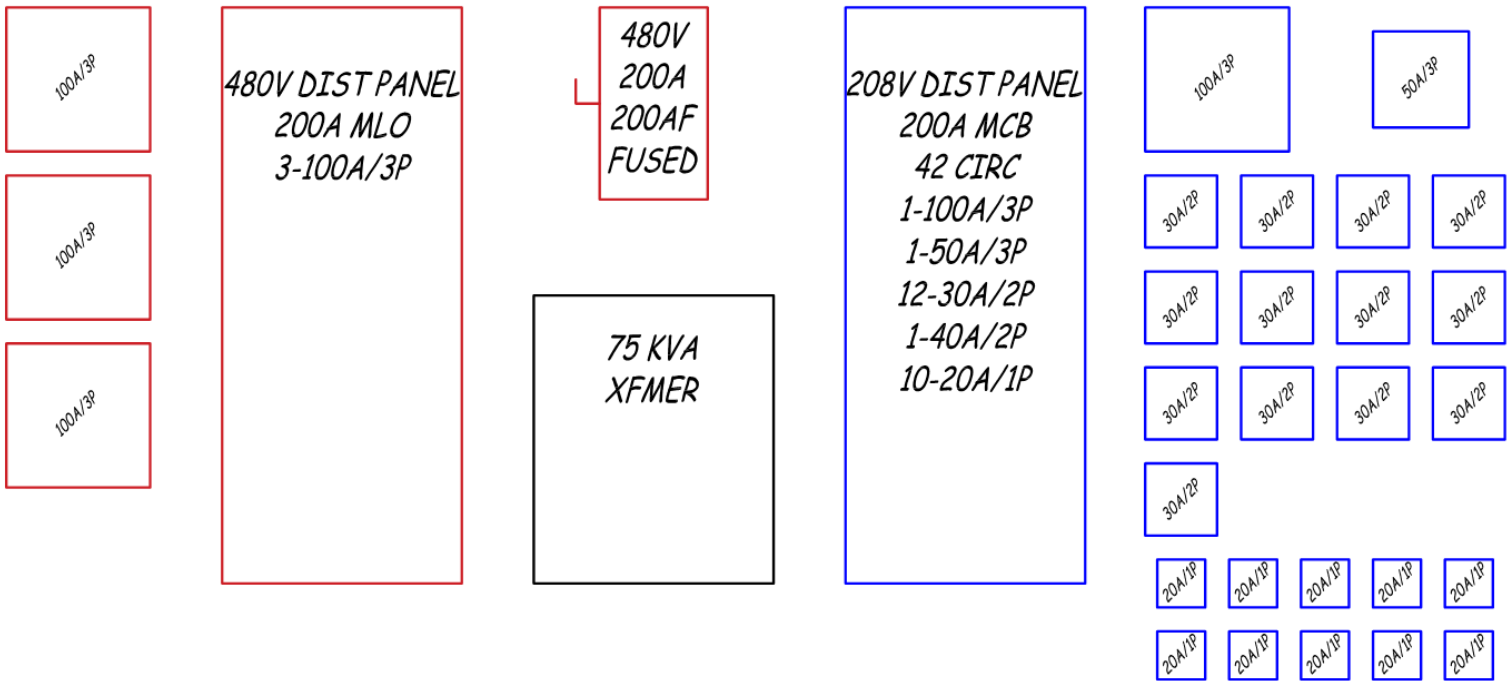

Benefits

- Quick Temporary Power with Single Point Connection
- NEMA 3R Outdoor Rated Design
- Safety Engineered to reduce access to energized parts
- Fully portable with integrated casters and rigging points
- Generator power distribution

**Great For: Temporary Hospitals, Temporary Offices/
Shelters, Emergency Response Centers, Crisis Response
for Utility Outage and more!**

Please Contact Us for Pricing and Availability