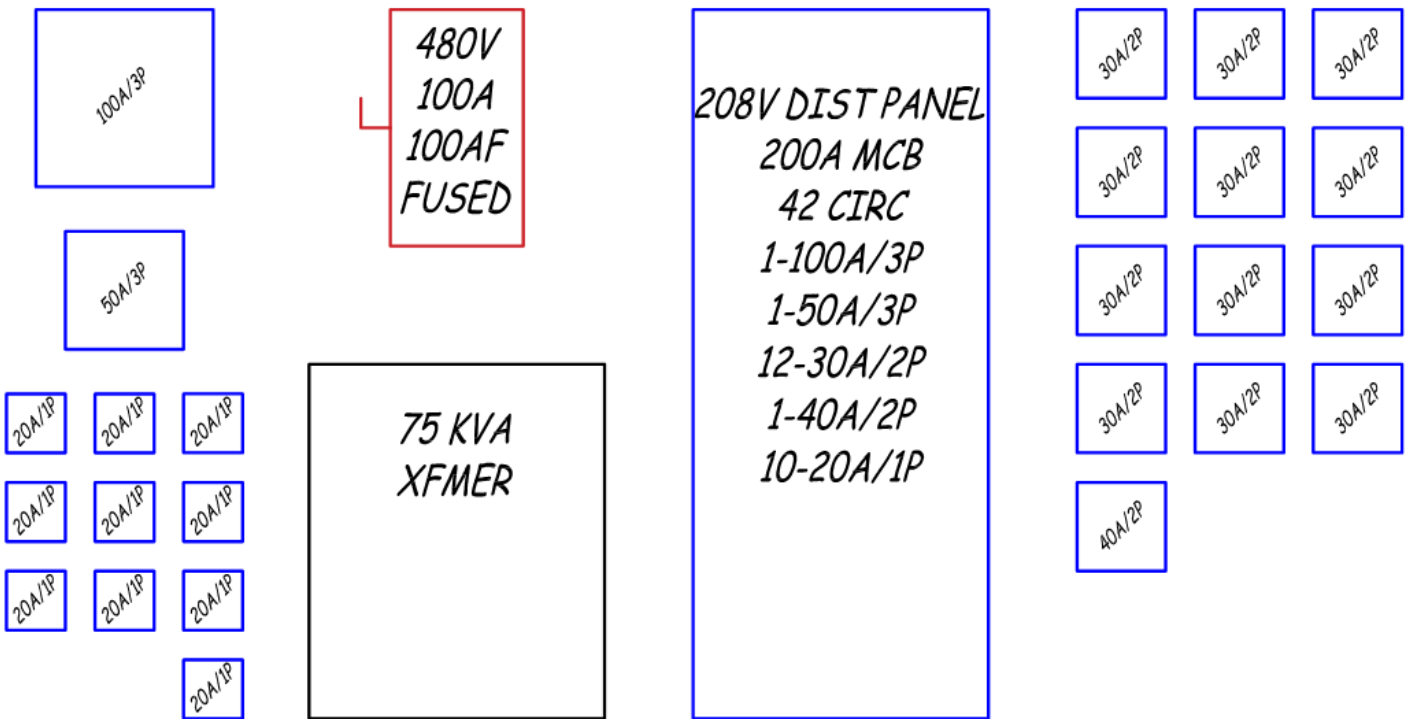

Benefits

- Quick Temporary Power with Single Point Connection
- NEMA 3R Outdoor Rated Design
- Safety Engineered to reduce access to energized parts
- Fully portable with integrated casters and rigging points
- Generator power distribution

Uses: Temporary Hospitals, Temporary Offices/Shelters, Emergency Response Centers, Crisis Response for Utility Outage, etc.

Please Contact Us for Pricing and Availability

**LIGHTHOUSE
ELECTRIC**
ELECTRICAL CONTRACTORS

Order Our Temporary Power Options
at saferightfast.com or call

SAFE. RIGHT. FAST.

Safe.Right.Fast LLC.
1957 Rt. 519,
Canonsburg, PA, 15317
724-873-3500
www.SafeRightFast.Com